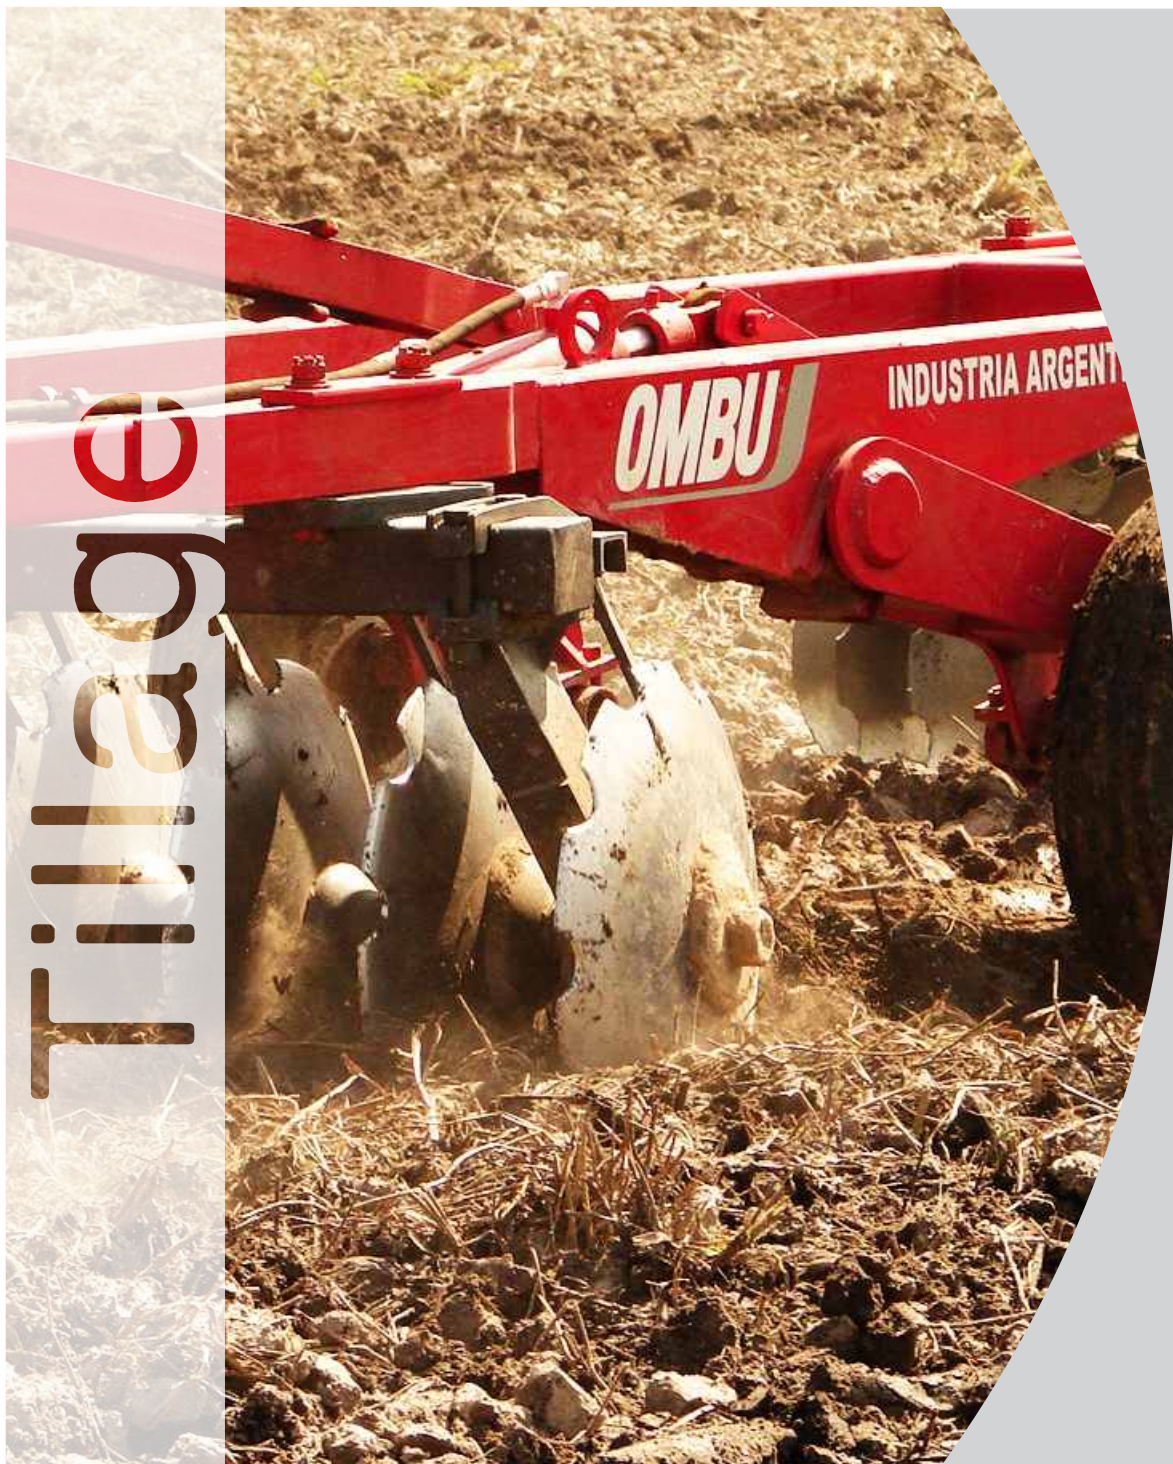

Debagger - Hydro propelled
Capacity: 210T/hour

Capacity: 6 m³
Unloading by auger

Capacity: 10m³
Unloading by conveyor

Capacity: 14m³
Unloading by conveyor

Tillage

Quantity of discs: 16 to 28
Weight per disc: 65kg